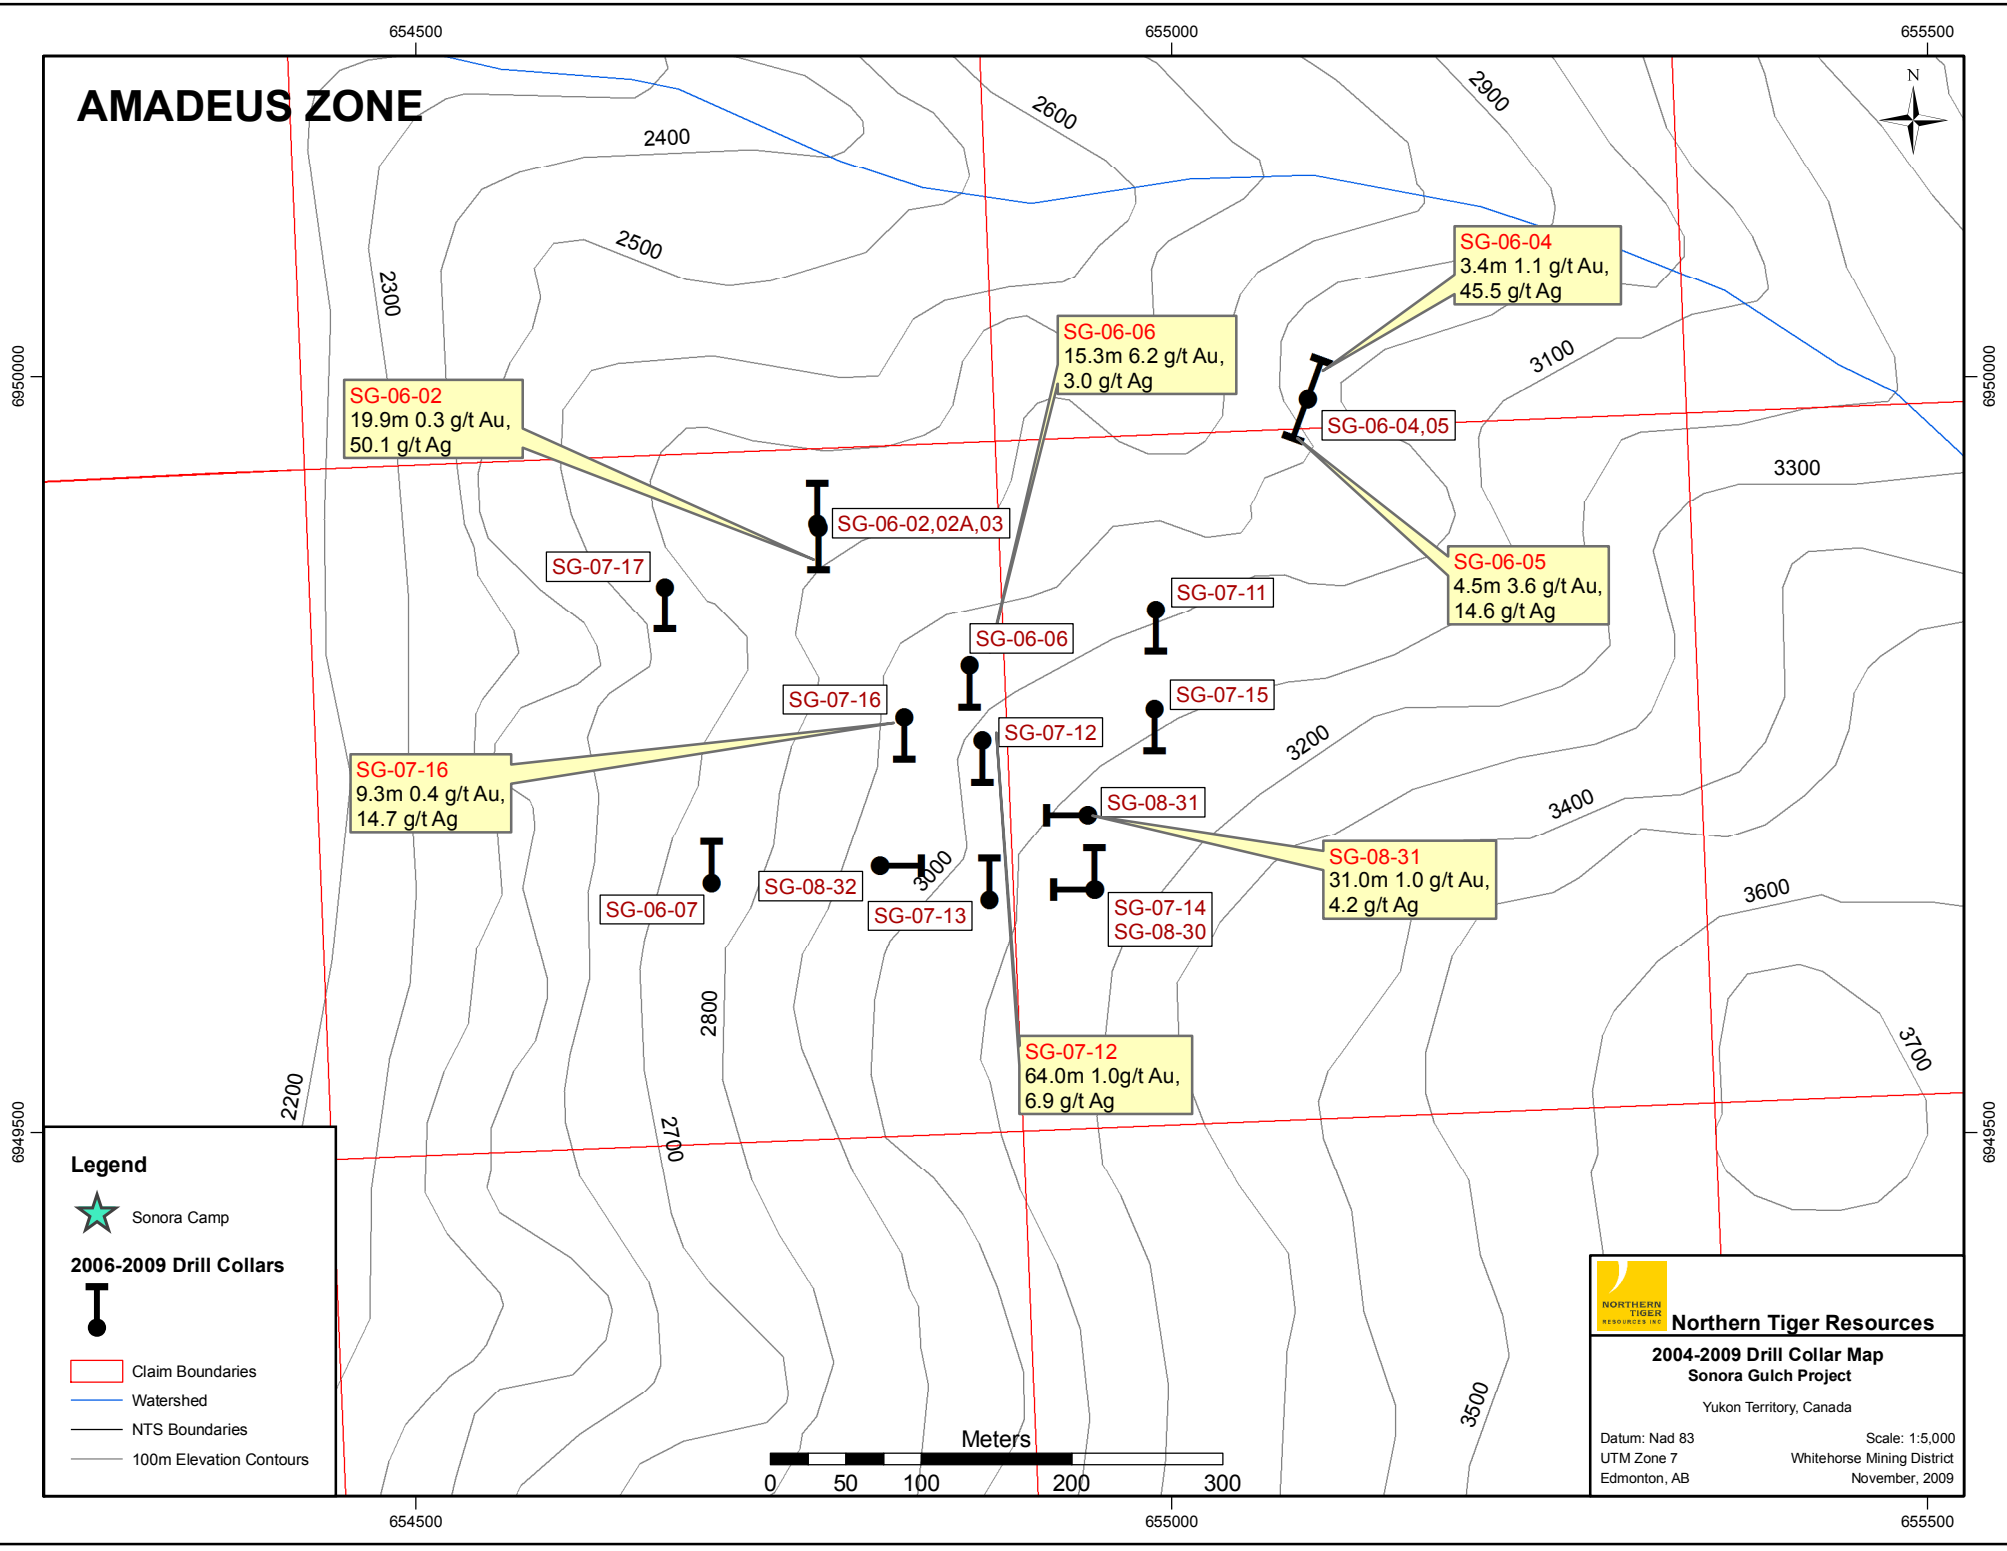

AMADEUS ZONE

NORTHERN TIGER RESOURCES

Northern Tiger Resources

2004-2009 Drill Collar Map
Sonora Gulch Project

Yukon Territory, Canada

Datum: Nad 83
 UTM Zone 7
 Edmonton, AB

Scale: 1:5,000
 Whitehorse Mining District
 November, 2009