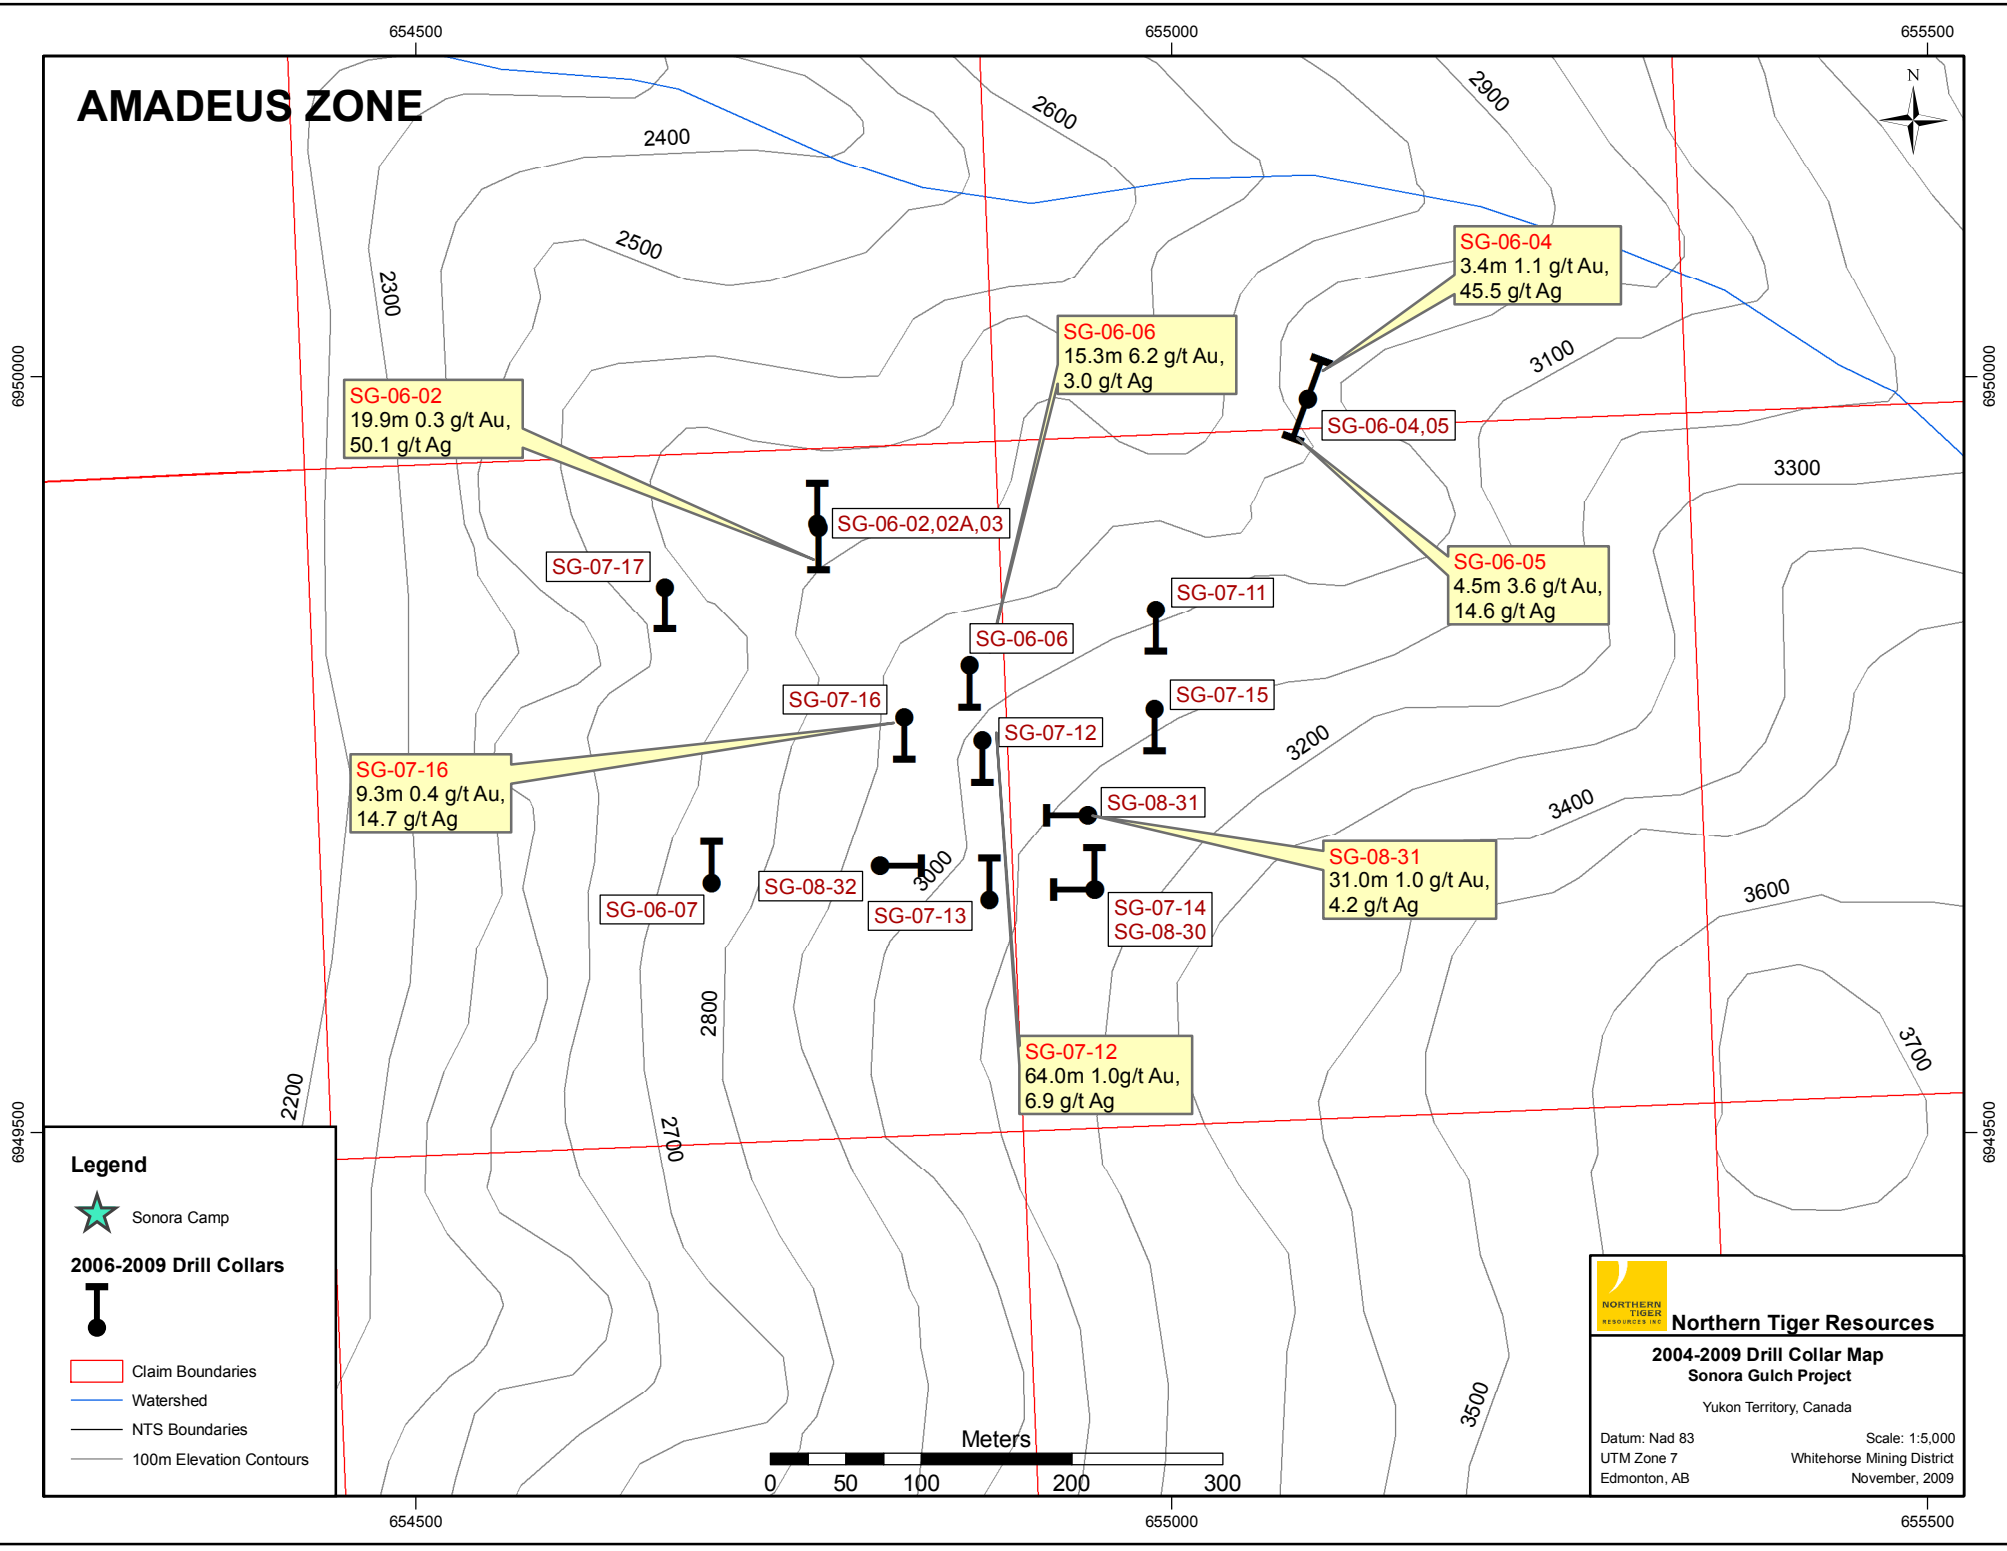

AMADEUS ZONE

Legend

-  Sonora Camp
- 2006-2009 Drill Collars**
- 
-  Claim Boundaries
-  Watershed
-  NTS Boundaries
-  100m Elevation Contours

Northern Tiger Resources

2004-2009 Drill Collar Map
Sonora Gulch Project

Yukon Territory, Canada

Datum: Nad 83
 UTM Zone 7
 Edmonton, AB

Scale: 1:5,000
 Whitehorse Mining District
 November, 2009